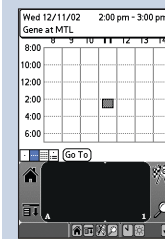

Accessories

Standard: Protective display cover
Metal stylus
USB HotSync® cradle
A/C power/charging adapter
Quick start guide
Installation/application CD-ROM w/ manual
MapSource® City Select® data CD-ROMs
Unlock certificate

Optional: Auto navigation kit
Travel kit
Serial HotSync® cradle
USB/serial sync cable
AC travel charger
12-volt power/charging adapter
External GPS antennas
Stylus
MapSource® CD-ROM maps
Leather case

With GPS antenna folded down, the iQue 3600 functions solely as an organizer.

Calendar feature shows appointments and sounds a reminder when appointment draws near.